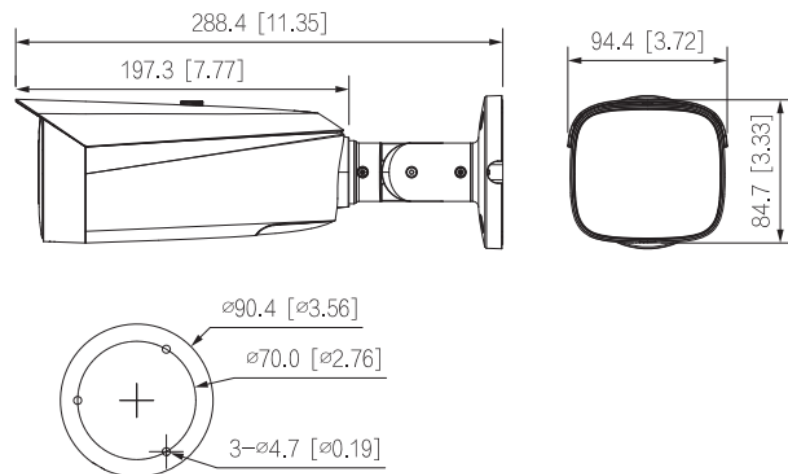

E-B828-AFD EVO 4

8MP Smart Dual Light Active Deterrence Fixed-focal Bullet Network Camera

Accessories

PFA135

PFA130-E
IP 66

PFA152-E

Installation Method

Dimensions mm (inch)

Technical Specification

Camera

Image Sensor	1/2.8" CMOS
Max. Resolution	3840 (H) × 2160 (V)
ROM	128 MB
RAM	512 MB
Scanning System	Progressive
Electronic Shutter Speed	Auto/Manual 1/3 s–1/100,000 s
Min. Illumination	0.004 lux@F1.0 (Color, 30 IRE) 0.0004 lux@F1.0 (B/W, 30 IRE) 0 lux (illuminator on)
S/N Ratio	>56 dB
Illumination Distance	30 m (IR) 30 m (warm light)
Illuminator On/Off Control	Auto / Manual
Illuminator Number	2 (IR LED) 2 (warm light)
Pan/Tilt/Rotation Range	Pan: 0°–360° Tilt: 0°–90° Rotation: 0°–360°

Technical Specification

Lens

Lens Type	Fixed-focal				
Lens Mount	M12				
Focal Length	2.8 mm				
Field of View	H: 106°; V: 55°; D: 125°				
Iris Control	Fixed				
Close Focus Distance	2.0 m				
DORI Distance	Lens	Detect	Observe	Recognize	Identify
		91.0 m	36.4 m	18.2 m	9.1 m

Environment

Operating Conditions	–40 °C to +60 ° Less than 95% RH
Storage Conditions	–40 °C to +60 °C
Protection Grade	IP67

Structure

Casing Material	Metal + plastic
Product Dimensions	288.4 mm × 94.4 mm × 84.7 mm (L × W × H)
Net Weight	1.0 kg
Gross Weight	1.23 kg