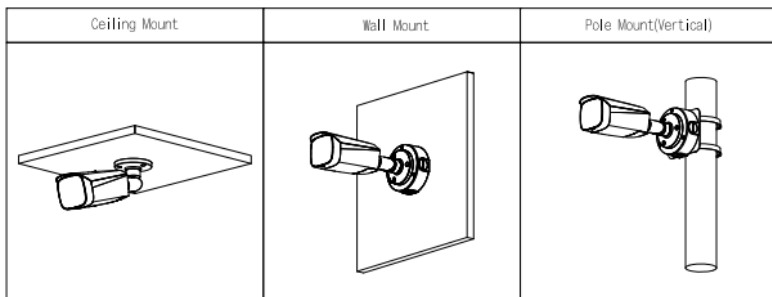

E-B828-AFD EVO 4

8MP Smart Dual Light Active Deterrence Fixed-focal Bullet Network Camera

Accessories

PFA135

PFA130-E
IP 66

PFA152-E

Installation Method

Dimensions mm (inch)

Technical Specification

Camera

Image Sensor	1/2.8" CMOS
Max. Resolution	3840 (H) × 2160 (V)
ROM	128 MB
RAM	512 MB
Scanning System	Progressive
Electronic Shutter Speed	Auto/Manual 1/3 s–1/100,000 s
Min. Illumination	0.004 lux@F1.0 (Color, 30 IRE) 0.0004 lux@F1.0 (B/W, 30 IRE) 0 lux (illuminator on)
S/N Ratio	>56 dB
Illumination Distance	30 m (IR) 30 m (warm light)
Illuminator On/Off Control	Auto / Manual
Illuminator Number	2 (IR LED) 2 (warm light)
Pan/Tilt/Rotation Range	Pan: 0°–360° Tilt: 0°–90° Rotation: 0°–360°